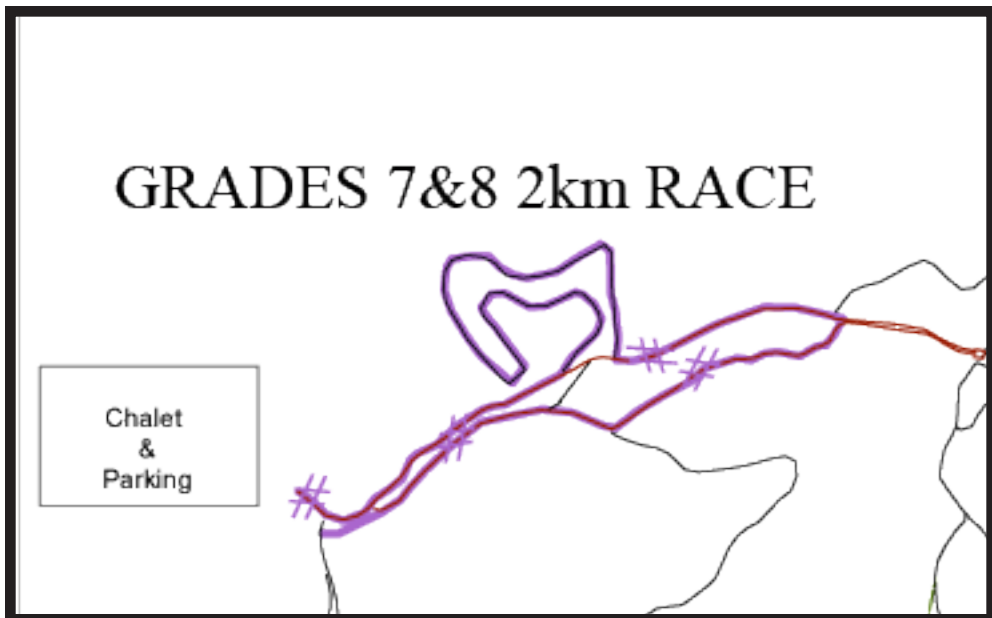

**KENORA  
CROSS COUNTRY MEET  
COURSE MAPS**

**MOUNT EVERGREEN**

**WE WILL BE USING  
TWO TOWERS, FRANK  
SYMOND'S AND  
MATOOS TRAIL**

# SENIOR BOYS 6.8 km RACE (2 times)

Chalet & Parking